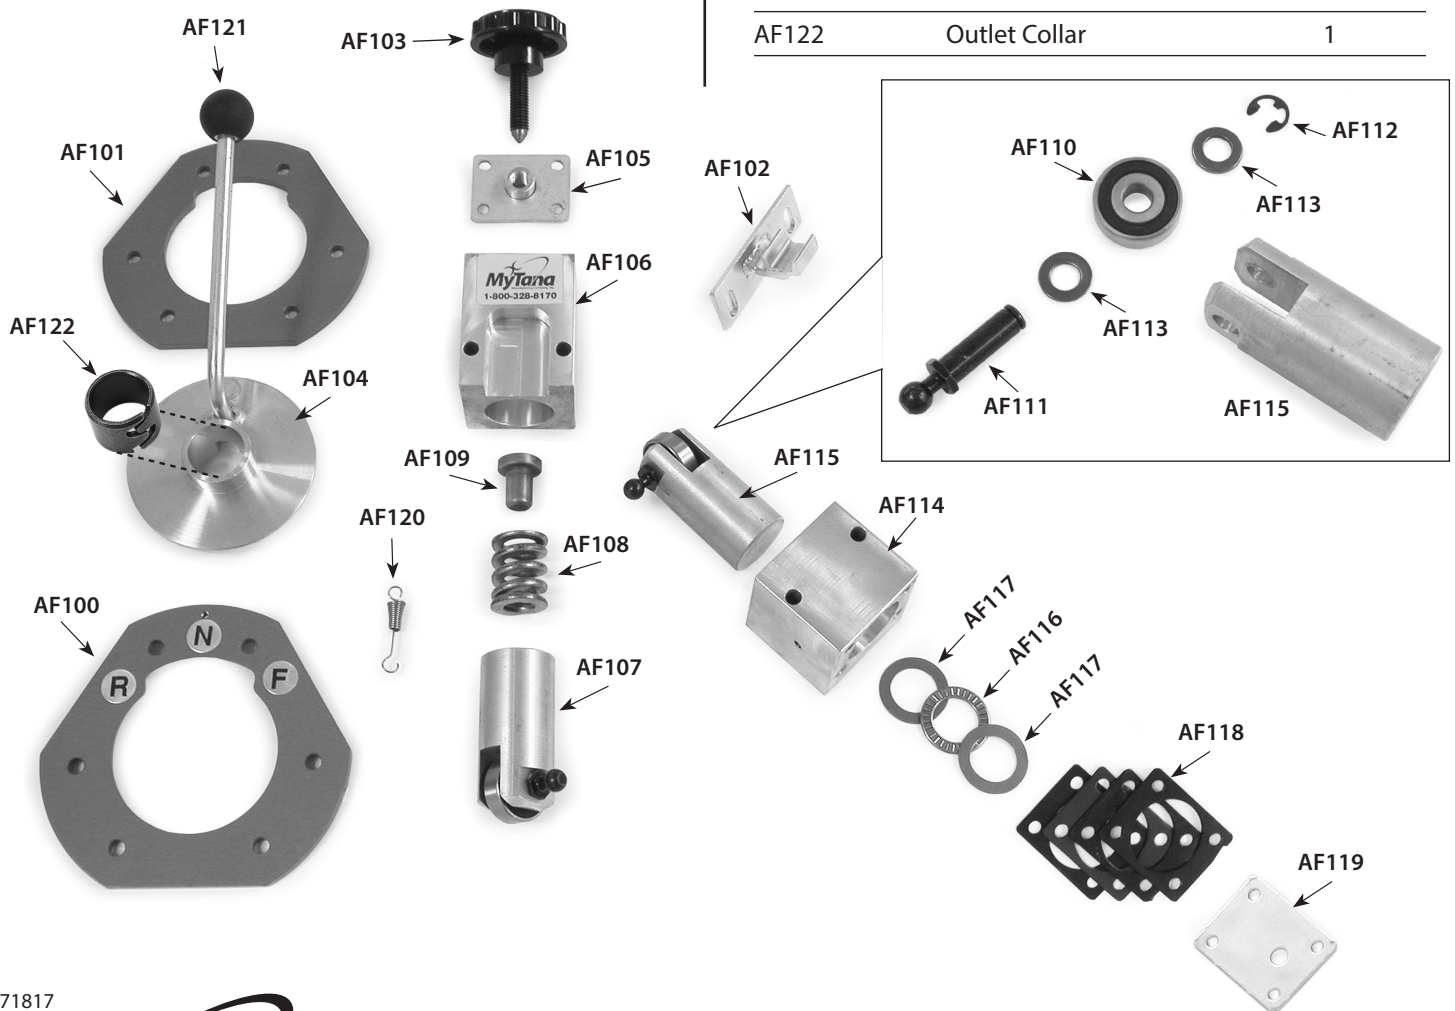

Parts Breakdown for MyTana's LARGE Autofeed/Retriever

| Part # | Description | Qty Per Unit |
|--------|----------------------|--------------|
| AF100 | Front disc | 1 |
| AF101 | Rear disc | 1 |
| AF102 | Mounting bracket | 1 |
| AF103 | Hand knob | 1 |
| AF104 | Movement assembly | 1 |
| AF104P | Movement stop pin | 1 |
| AF105 | Upper end plate | 1 |
| AF106 | Long(top) housing | 1 |
| AF107 | Upper piston(hollow) | 1 |
| AF108 | Spring | 1 |
| AF109 | Pressure pad | 1 |

| Part # | Description | Qty Per Unit |
|--------|-----------------------|--------------|
| AF110 | Drive wheel (bearing) | 3 |
| AF111 | Drive pin | 3 |
| AF112 | Spring retainer | 3 |
| AF113 | Spacer | 6 |
| AF114 | Short housing | 2 |
| AF115 | Lower piston(solid) | 2 |
| AF116 | Thrust bearing | 2 |
| AF117 | Thrust race | 4 |
| AF118 | Spacer plate(s) | 8 |
| AF119 | Lower end plate | 2 |
| AF120 | Conical spring | 1 |
| AF121 | Plastic knob | 1 |
| AF122 | Outlet Collar | 1 |