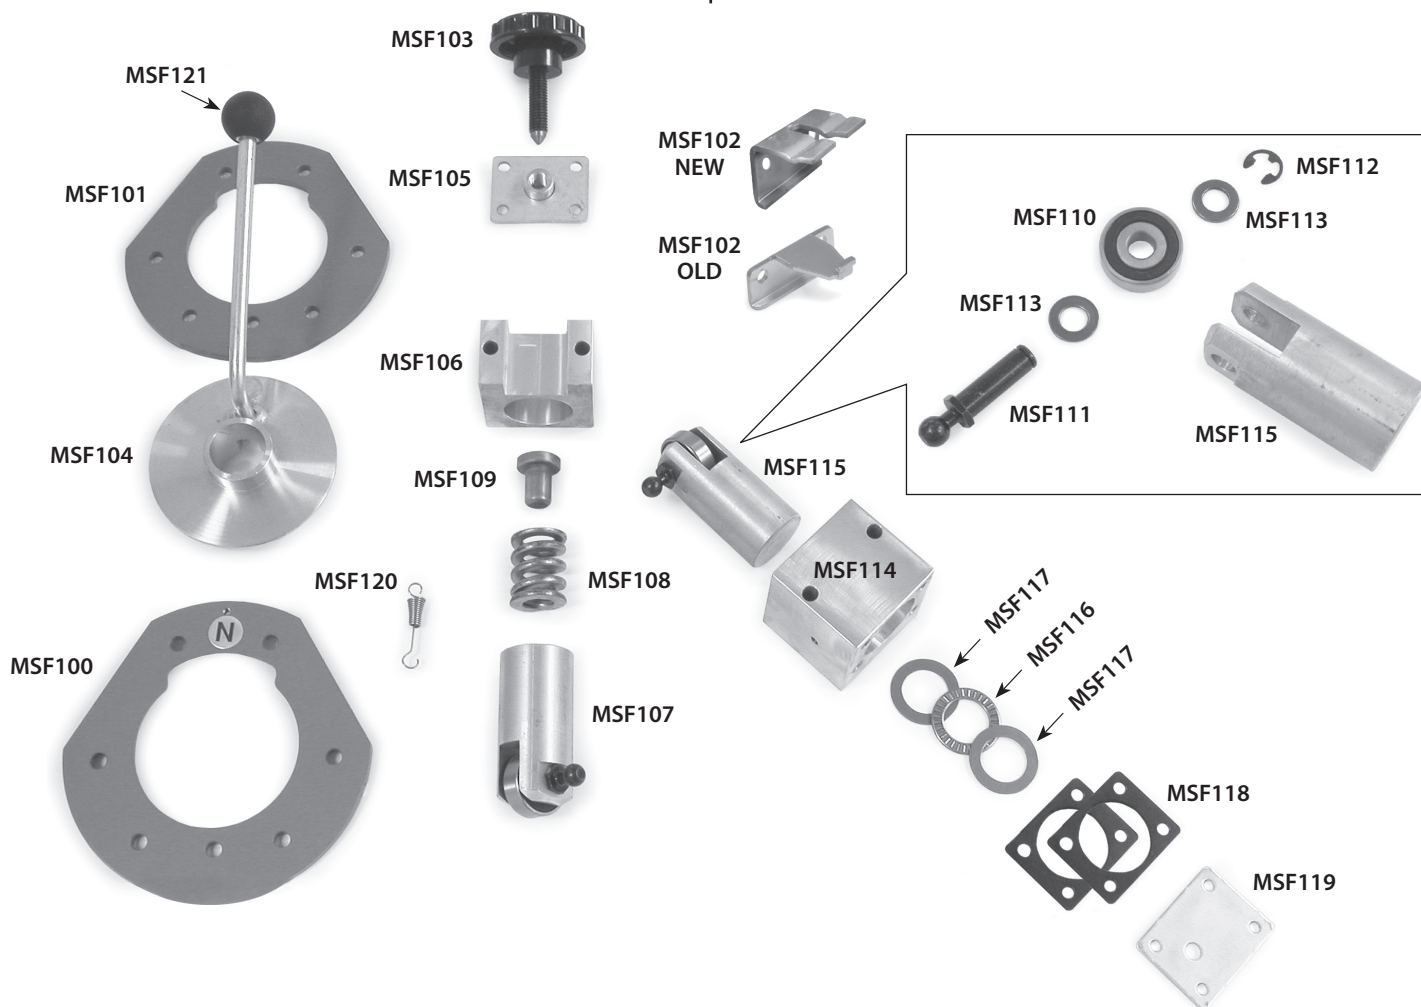

# Parts Breakdown for the MINI Autofeed-Retriever

Part #	Description	Qty Per Unit
MSF100	Front disc	1
MSF101	Rear disc	1
MSF102 OLD/NEW	Mounting bracket	1
MSF103	Hand knob	1
MSF104	Movement assembly	1
MSF104P	Movement stop pin	1
MSF105	Upper end plate	1
MSF106	Long (top) housing	1
MSF107	Upper piston (hollow)	1
MSF108	Spring	1
MSF109	Pressure pad	1

Part #	Description	Qty Per Unit
MSF110	Drive wheel (bearing)	3
MSF111	Drive pin	3
MSF112	Spring retainer	3
MSF113	Spacer	6
MSF114	Short housing	2
MSF115	Lower piston (solid)	2
MSF116	Thrust bearing	2
MSF117	Thrust race	4
MSF118	Spacer plate	2
MSF119	Lower end plate	2
MSF120	Conical spring	1
MSF121	Plastic knob	1