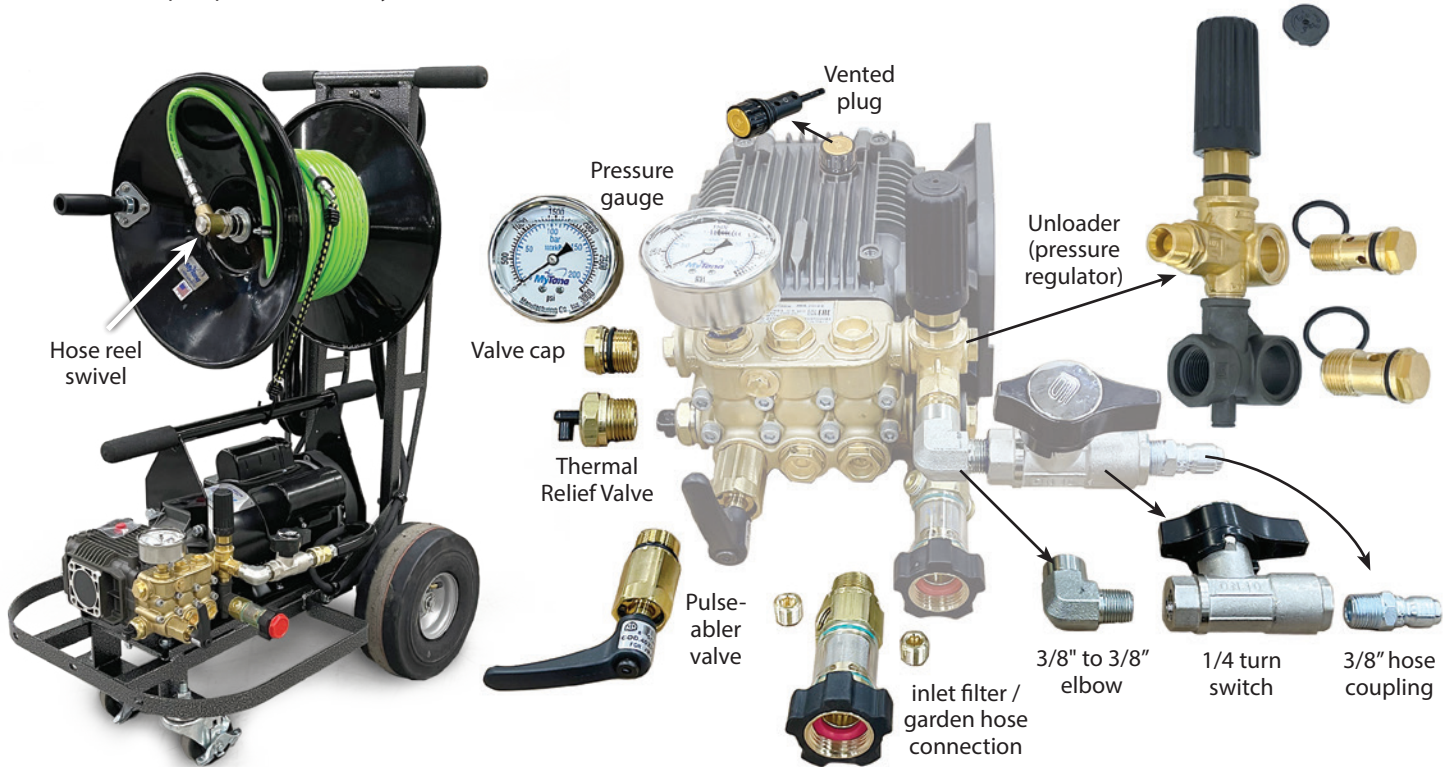

M20/M20T – Parts Breakdown

The pump/motor unit may be removed from the cart on the M20 model. The cart holds our Large Hose Reel as shown.

The M20T is the pump/motor unit only, no cart or reel.

030221

www.MyTana.com
 746 Selby Ave • St. Paul, MN 55104
 fax: (651) 222-1739