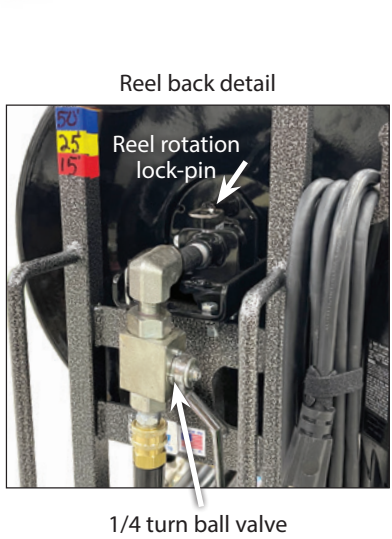

M20/M20T – Parts Breakdown

The pump/motor unit may be removed from the cart on the M20 model. The cart holds our Large Hose Reel as shown.

The M20T is the pump/motor unit only, no cart or reel.

030221

www.MyTana.com
 746 Selby Ave • St. Paul, MN 55104
 fax: (651) 222-1739