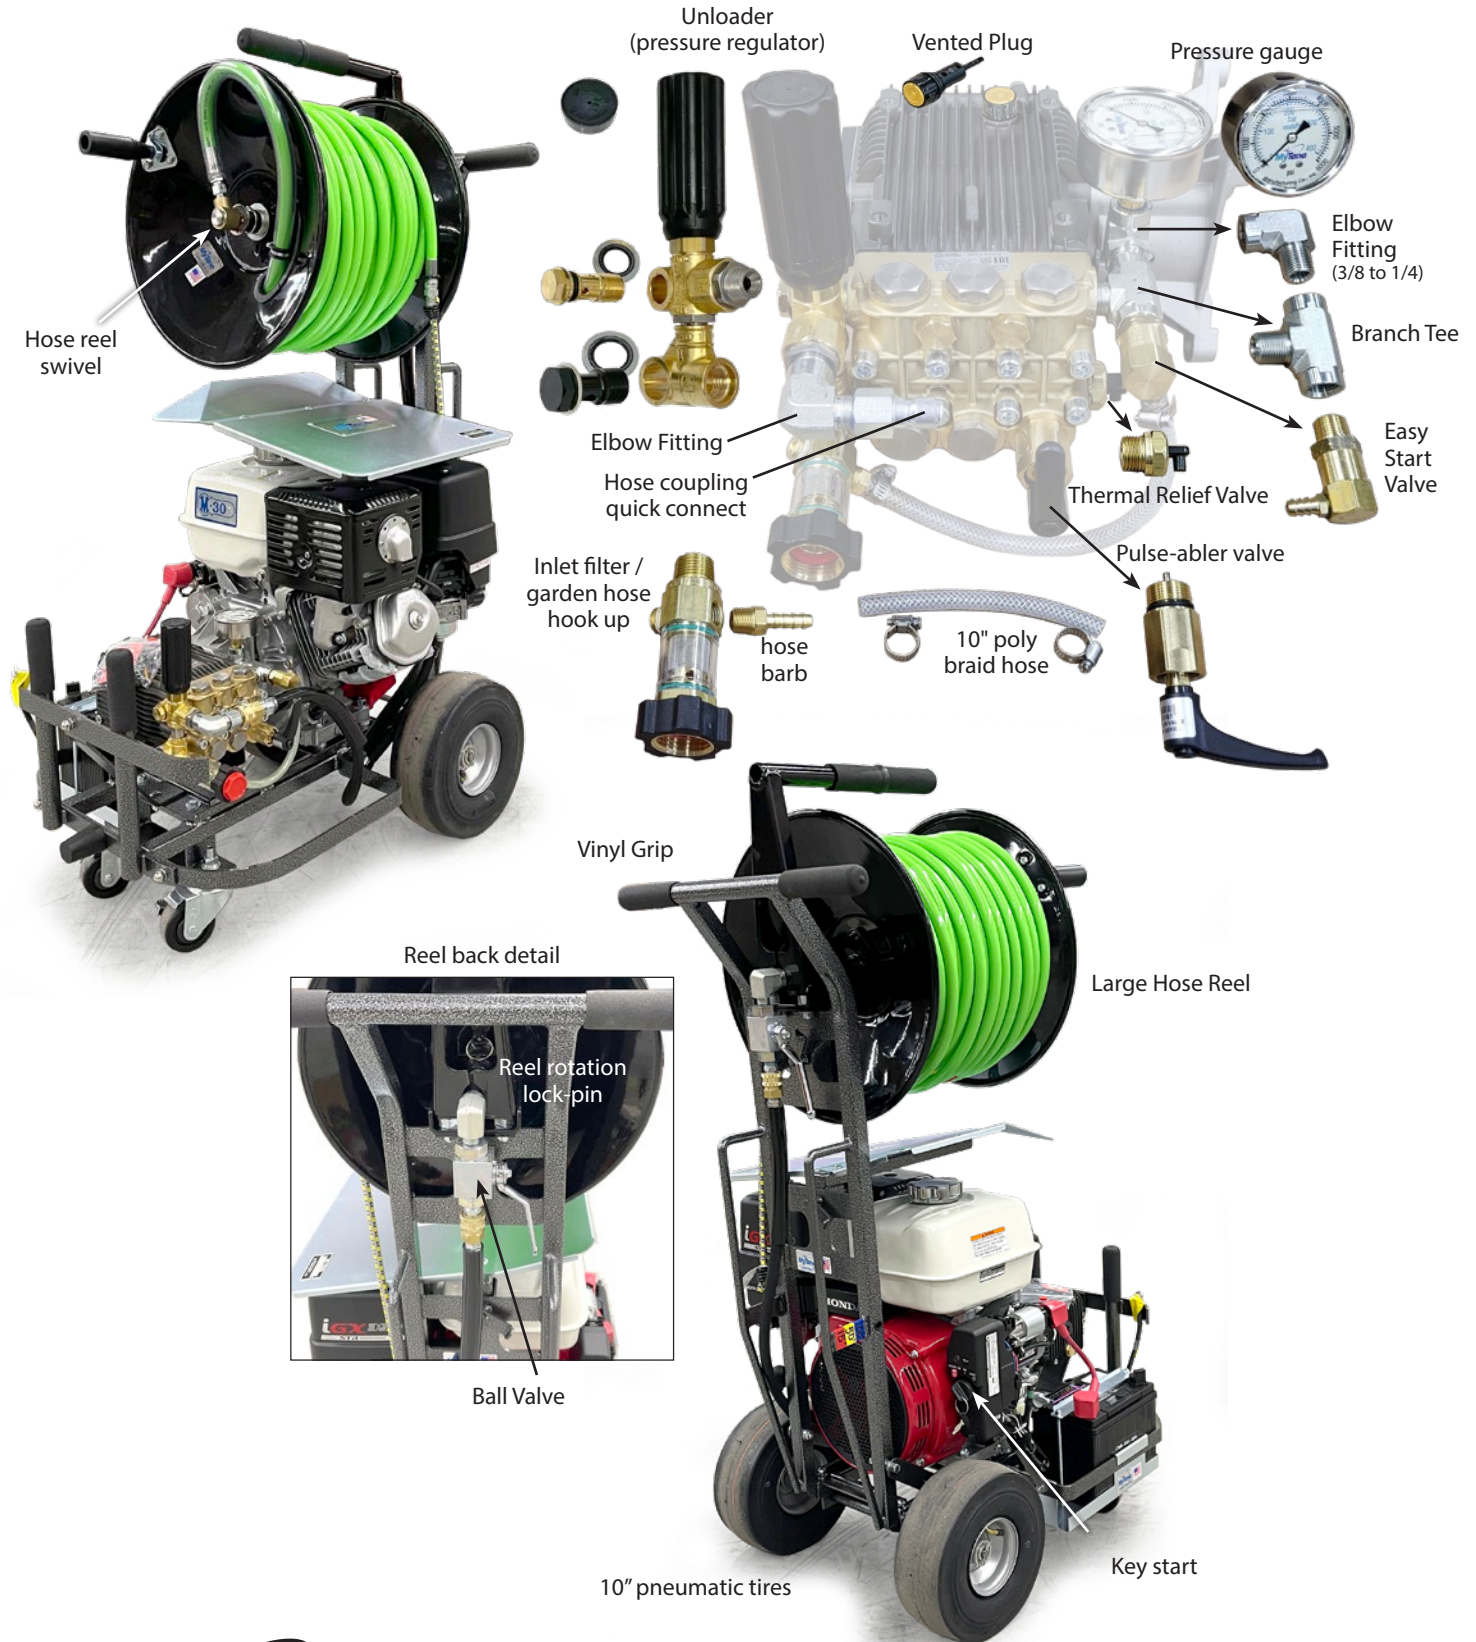

M30 – Parts Breakdown

031221

www.MyTana.com

746 Selby Ave • St. Paul, MN 55104
 fax: (651) 222-1739

(800) 328-8170

Factory Direct Customer Service
 M-F 7am – 5pm CST
 Competent • Polite • Clear