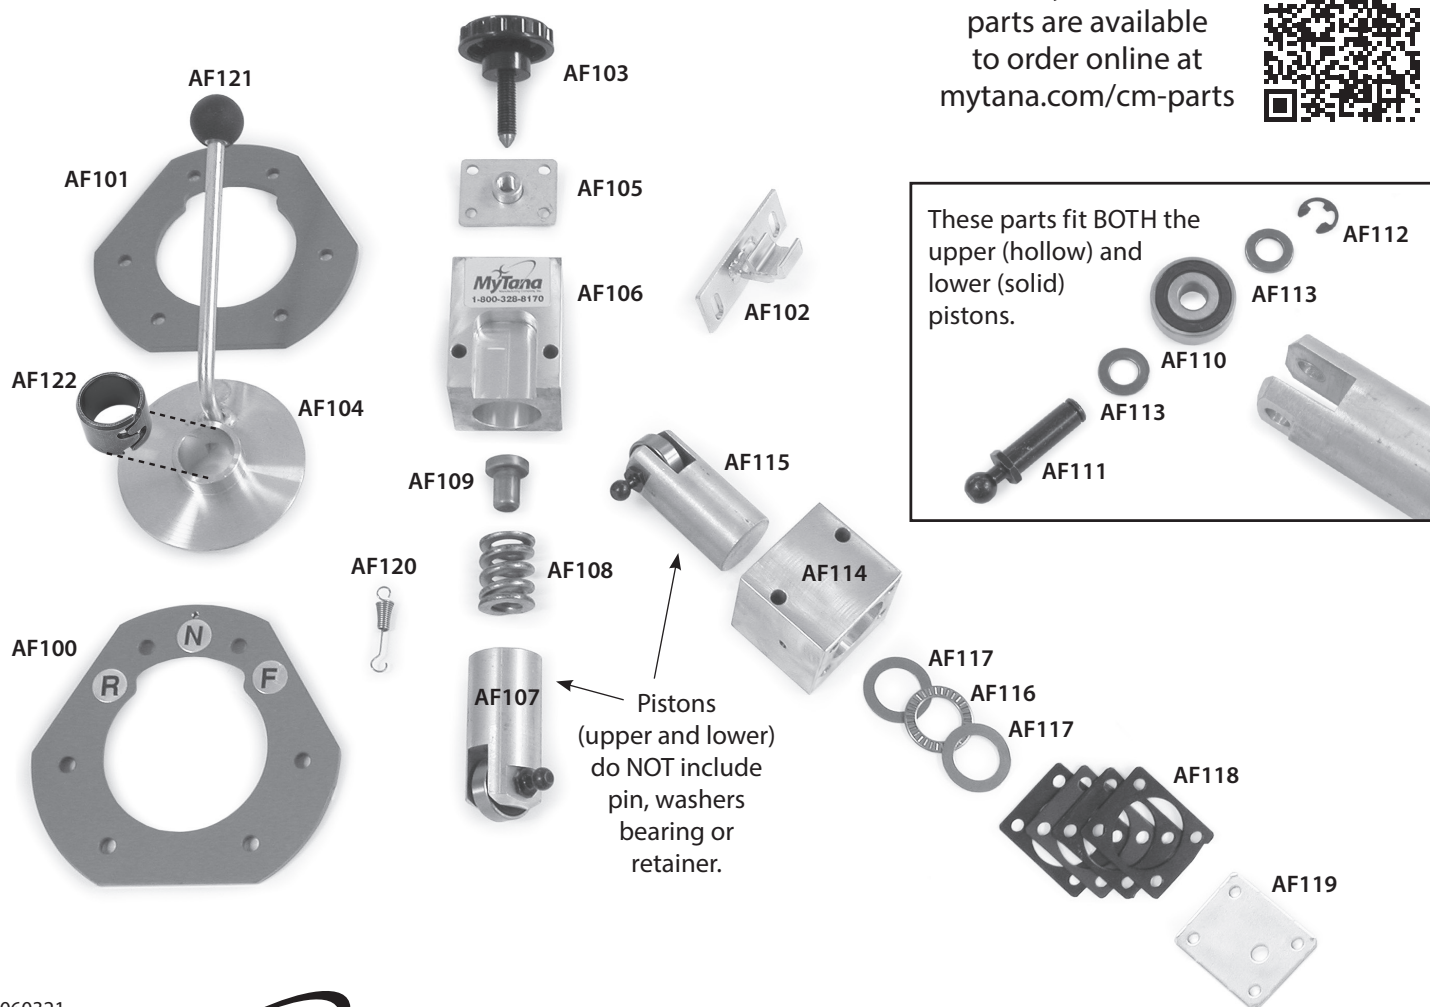

Parts breakdown for the large Autofeed-Retriever

Part #	Description	Qty Per Unit
AF100	Front disc	1
AF101	Rear disc	1
AF102	Mounting bracket	1
AF103	Hand knob	1
AF104	Movement assembly	1
AF104P	Movement stop pin	1
AF105	Upper end plate	1
AF106	Long (top) housing	1
AF107	Upper piston (hollow)	1
AF108	Spring	1
AF109	Pressure pad	1
AF110	Drive wheel (bearing)	3

Part #	Description	Qty Per Unit
AF111	Drive pin	3
AF112	Spring retainer	3
AF113	Spacer	6
AF114	Short housing	2
AF115	Lower piston(solid)	2
AF116	Thrust bearing	2
AF117	Thrust race	4
AF118	Spacer plate(s)	8
AF119	Lower end plate	2
AF120	Conical spring	1
AF121	Plastic knob	1
AF122	Outlet Collar	1

Many of these parts are available to order online at mytana.com/cm-parts

060321